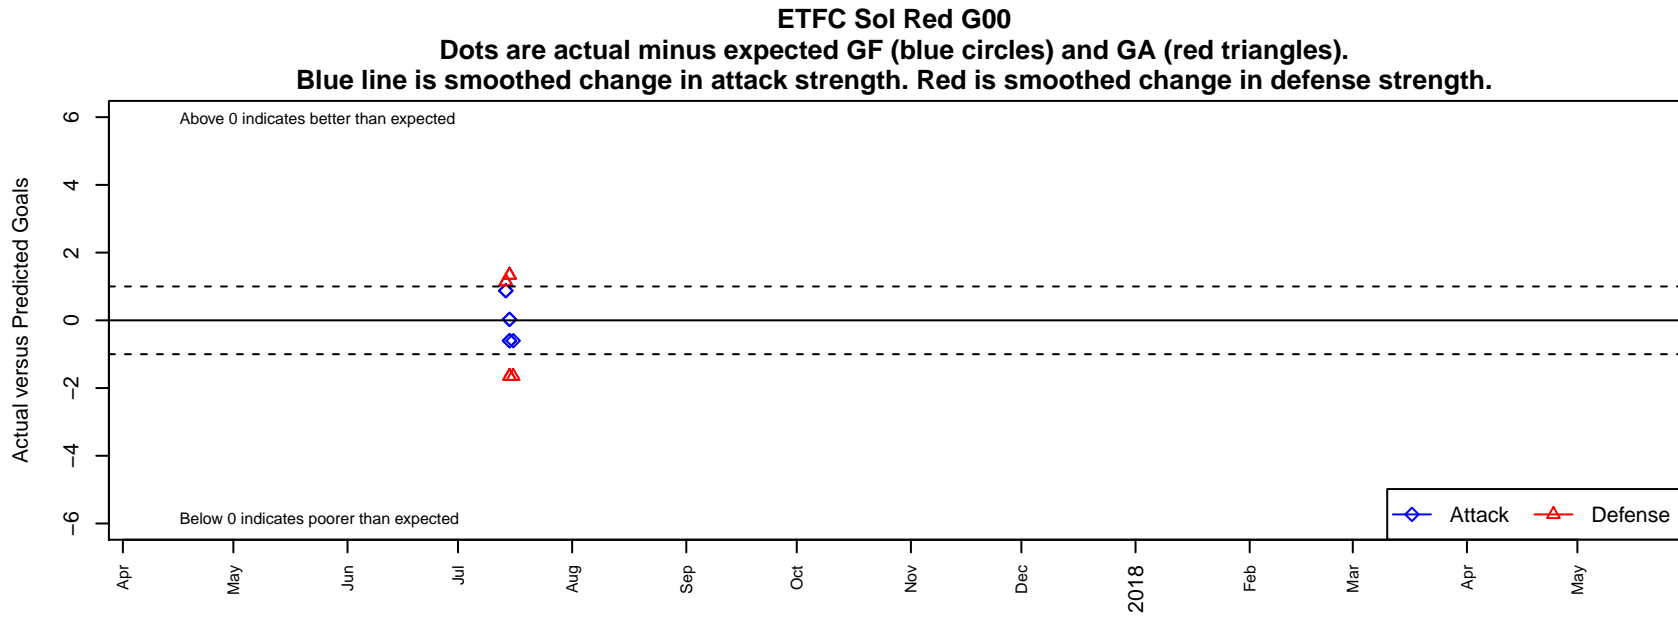

ETFC Sol Red G00

Eugene Timbers FC
Eugene, OR
G00 total strength=1351
attack=7.14 defense=6.37

alt names used:

Venues played:
2017 Beaverton Cup U19 Silver

date	home		away		venue	pred.home	pred.away
2017-07-16	Thelo Chaos G99	4	ETFC Sol Red G00	0	2017 Beaverton Cup U19 Silver	2.35	0.60
2017-07-15	ISC Gunners B G00	0	ETFC Sol Red G00	1	2017 Beaverton Cup U19 Silver	1.34	0.97
2017-07-15	ETFC Sol Red G00	0	Thelo Chaos G99	4	2017 Beaverton Cup U19 Silver	0.60	2.35
2017-07-15	ISC Gunners B G00	0	ETFC Sol Red G00	1	2017 Beaverton Cup U19 Silver	1.34	0.97
2017-07-15	ETFC Sol Red G00	0	Thelo Chaos G99	4	2017 Beaverton Cup U19 Silver	0.60	2.35
2017-07-14	Thelo Adrenaline G00	0	ETFC Sol Red G00	3	2017 Beaverton Cup U19 Silver	1.14	2.12
2017-07-14	Thelo Adrenaline G00	0	ETFC Sol Red G00	3	2017 Beaverton Cup U19 Silver	1.14	2.12